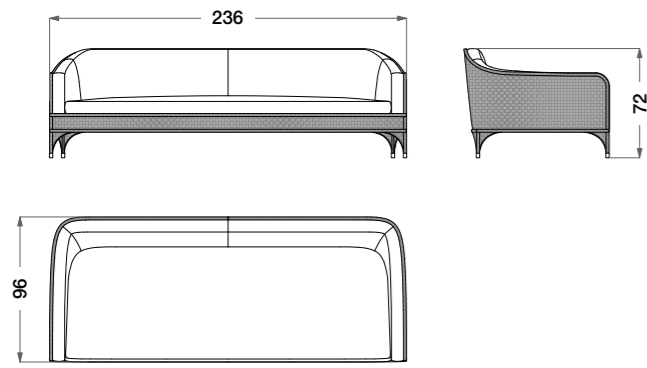

ROUND DINING
TABLE WITH
CERAMIC GRES
TOP, METAL BASE
STRUCTURE.

CHAIR IN VELVET
FABRIC, WEAVED
STRUCTURE.

BREAKFAST TABLE
WITH CERAMIC
GRES TOP, WEAVED
STRUCTURE,
METAL BASE.

BAR CABINET WITH
CERAMIC GRES
TOP, 2 SLIDING
DOORS, WEAVED
STRUCTURE.

STOOL IN VELVET
FABRIC, WEAVED
STRUCTURE.

SUNBED WITH SUN
VISOR IN VELVET
FABRIC, WEAVED
STRUCTURE.

CARPET WITH
SMALL EDGE

TECHNICAL INFORMATIONS

ART. OD1029 | 3 seater sofa with armrest

ART. OD1030 | 2 seater sofa with armrest