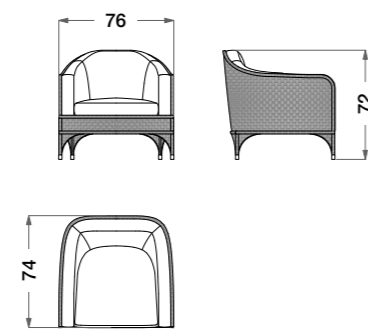

STOOL IN VELVET
FABRIC, WEAVED
STRUCTURE.

SUNBED WITH SUN
VISOR IN VELVET
FABRIC, WEAVED
STRUCTURE.

CARPET WITH
SMALL EDGE

TECHNICAL INFORMATIONS

ART. OD1029 | 3 seater sofa with armrest

ART. OD1030 | 2 seater sofa with armrest

ART. OD1035 | Armchair without armrest

ART. OD1036 | Small armchair without armrest

ART. OD1031 | Armchair with armrest

ART. OD1032 | Small armchair with armrest

ART. OD1037 | Round coffee table

ART. OD1038 | Round medium table

ART. OD1033 | 3 seater sofa without armrest

ART. OD1034 | 2 seater sofa without armrest

ART. OD1039 | Round high coffee table

ART. OD1070 | Round sofa chaise longue SX

ART. OD1071 | Round sofa chaise longue DX