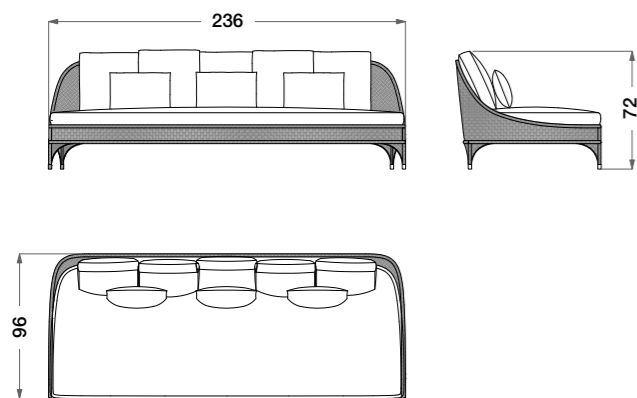

ART. OD1070 | Round sofa chaise longue SX

ART. OD1033 | 3 seater sofa without armrest