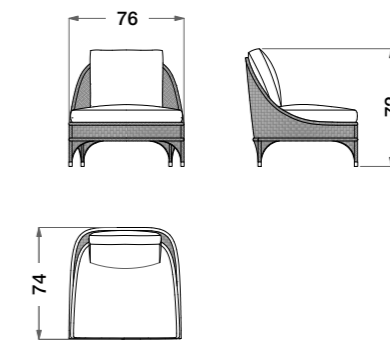

ROUND DINING
TABLE WITH
CERAMIC GRES
TOP, METAL BASE
STRUCTURE.

CHAIR IN VELVET
FABRIC, WEAVED
STRUCTURE.

BREAKFAST TABLE
WITH CERAMIC
GRES TOP, WEAVED
STRUCTURE,
METAL BASE.

BAR CABINET WITH
CERAMIC GRES
TOP, 2 SLIDING
DOORS, WEAVED
STRUCTURE.

STOOL IN VELVET
FABRIC, WEAVED
STRUCTURE.

SUNBED WITH SUN
VISOR IN VELVET
FABRIC, WEAVED
STRUCTURE.

CARPET WITH
SMALL EDGE

TECHNICAL INFORMATIONS

ART. OD1029 | 3 seater sofa with armrest

ART. OD1030 | 2 seater sofa with armrest

ART. OD1035 | Armchair without armrest

ART. OD1036 | Small armchair without armrest

ART. OD1031 | Armchair with armrest

ART. OD1032 | Small armchair with armrest

ART. OD1037 | Round coffee table

ART. OD1038 | Round medium table