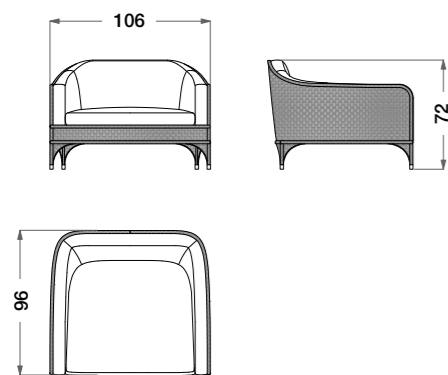

ART. OD1031 | Armchair with armrest