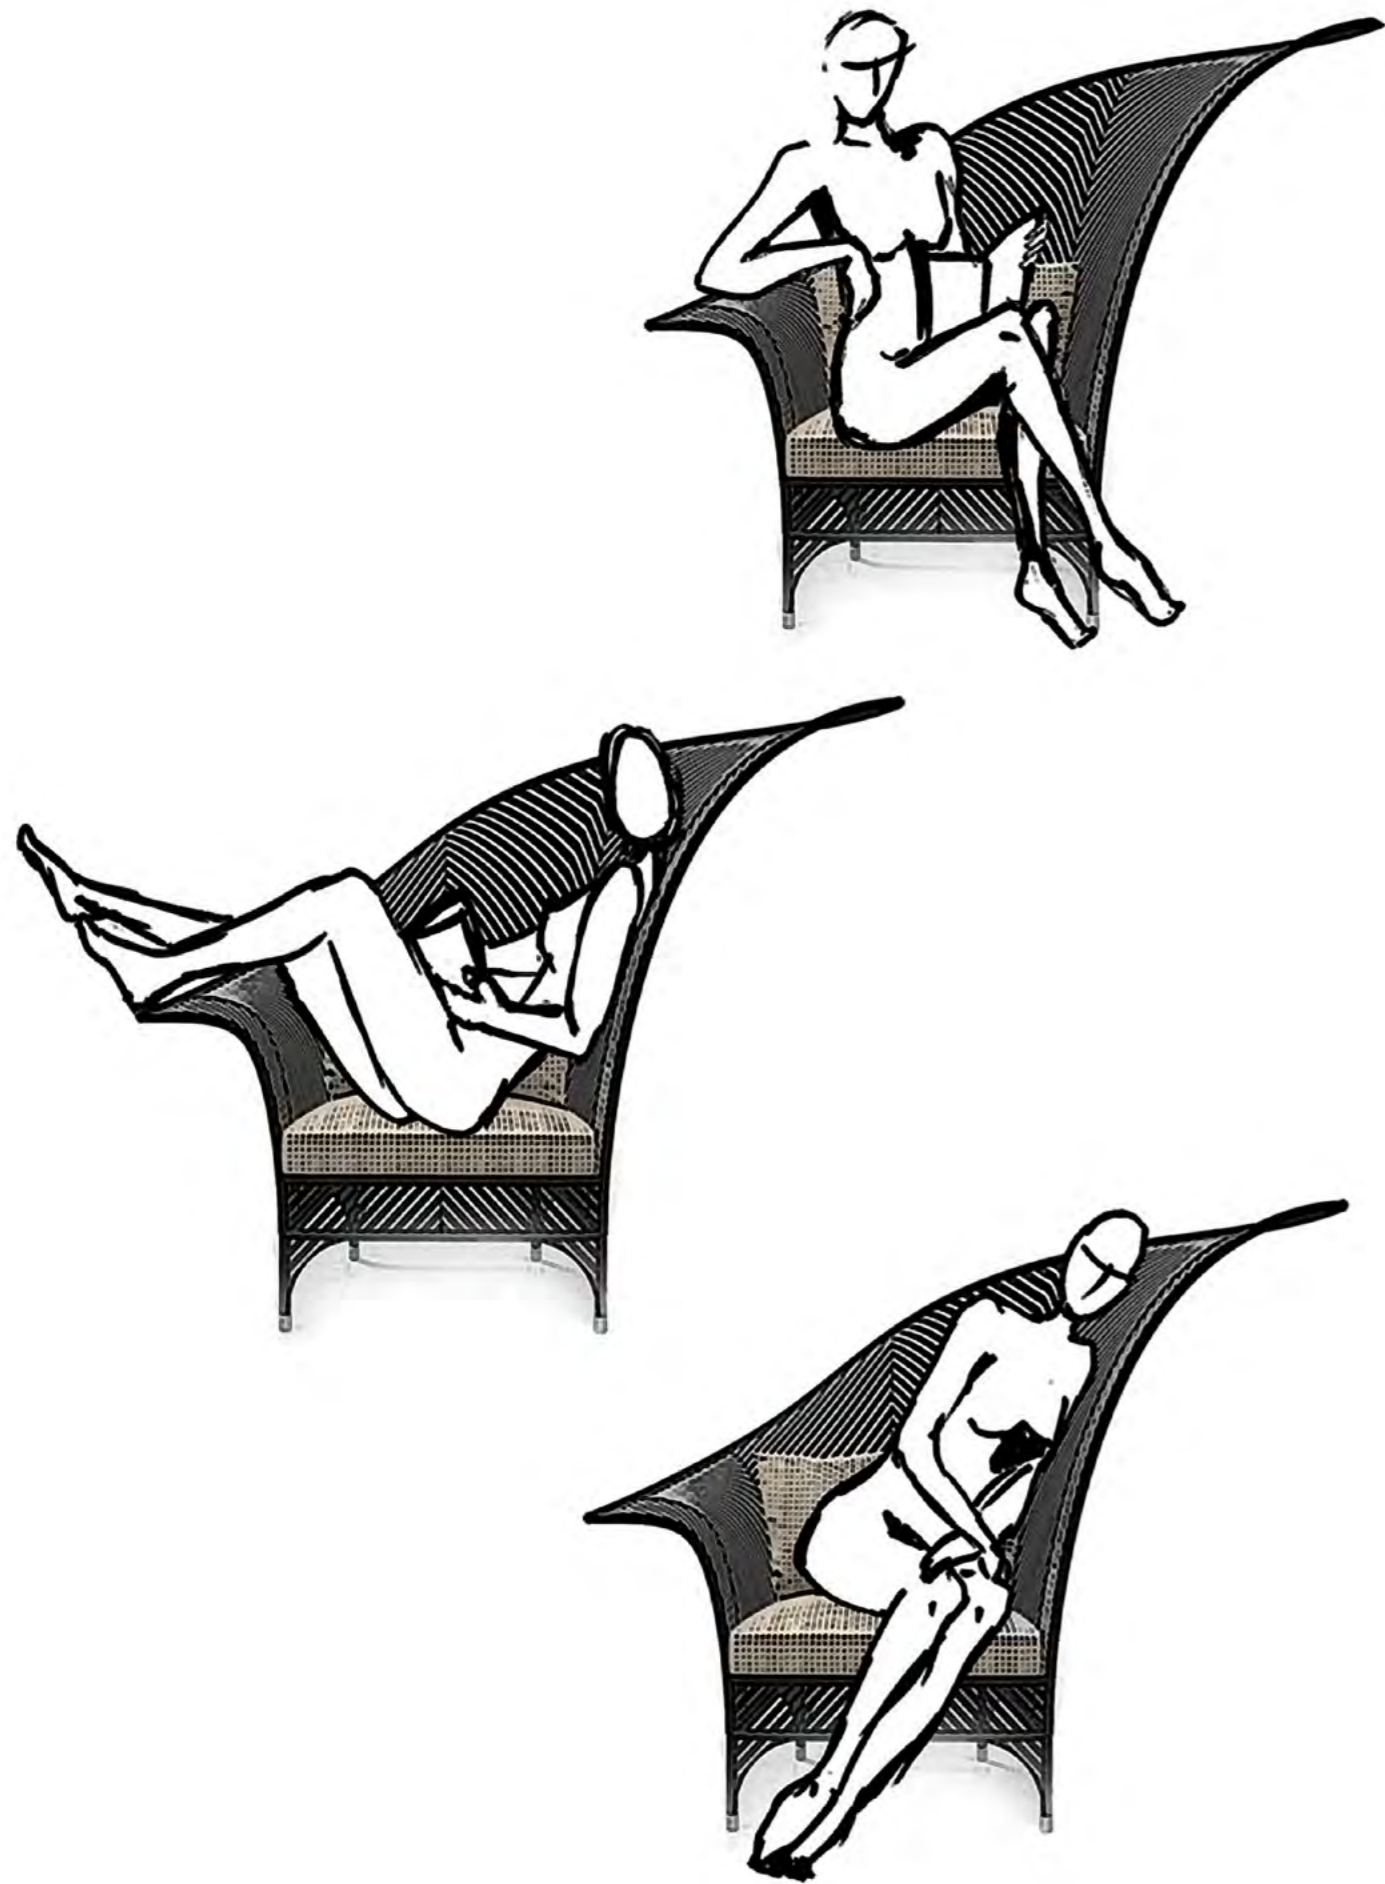

HIGH SIDE
TABLE WITH
CERAMIC GRES
TOP.

SMALL ARMCHAIR
WITHOUT ARMREST,
IN VELVET
FABRIC, WEAVED
STRUCTURE.

BERGERE
ARMCHAIR
IN VELVET
FABRIC, WEAVED
STRUCTURE.

VASES, WEAVED
STRUCTURE.

CHANDELIER,
METAL STRUCTURE,
WEAVED
LAMP SHADE.