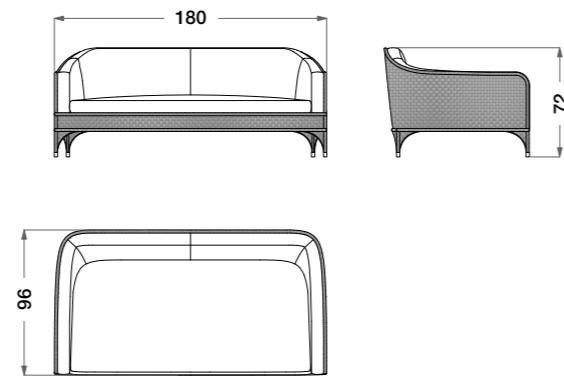

STOOL IN VELVET
FABRIC, WEAVED
STRUCTURE.

SUNBED WITH SUN
VISOR IN VELVET
FABRIC, WEAVED
STRUCTURE.

CARPET WITH
SMALL EDGE

TECHNICAL INFORMATIONS

ART. OD1029 | 3 seater sofa with armrest

ART. OD1030 | 2 seater sofa with armrest