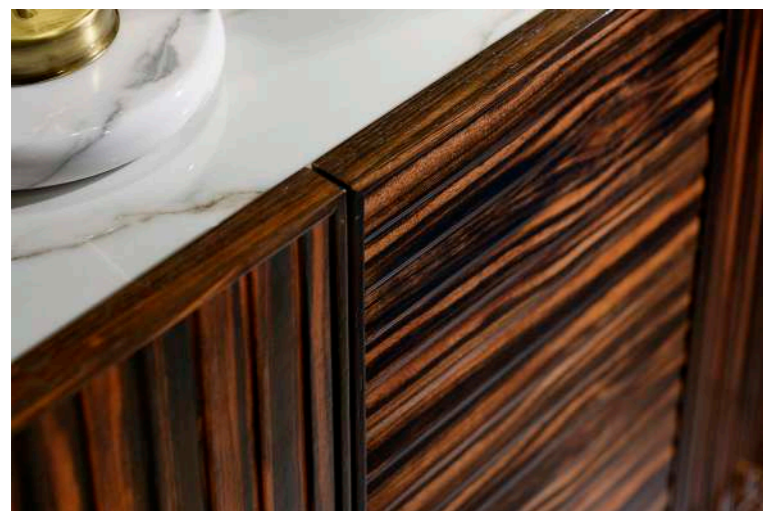

In continuità con la tradizione, la madia Master ripropone l'uso di materiali diversi per caratterizzare i diversi elementi compositivi.

Misure calibrate, proporzioni coerenti e dettagli costruttivi originali svelano la cura nella progettazione e nella realizzazione.

In continuity with tradition, the new cupboard Master replaces the use of different materials to characterize the different composite elements.

Calibrated measurements, consistent proportions and original construction details unveil the care in design and realization.

MASTER

Contenitore/cabinet

Dimensioni/dimensions: L/W 280 x P/D 48,9 x H 246cm