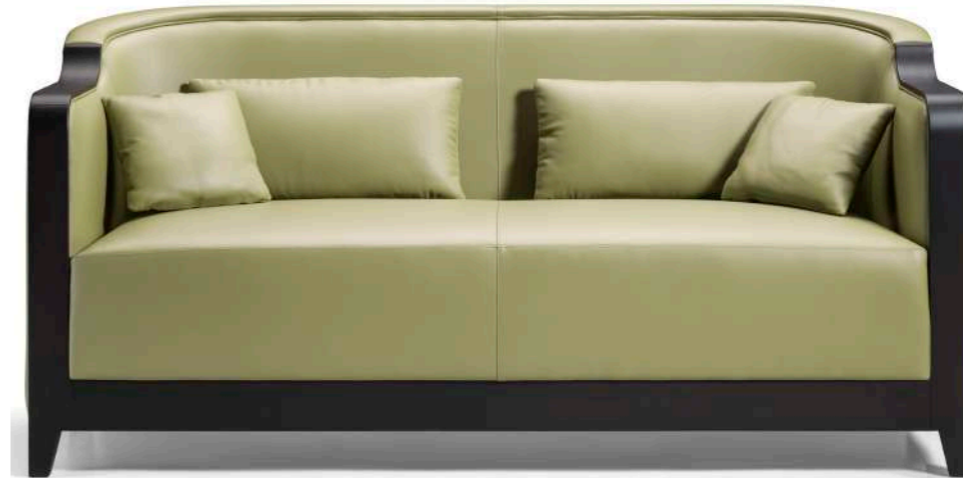

CVE033

Divano/sofa

Dimensioni/dimensions: L/W 186 x P/D 78 x H 88cm