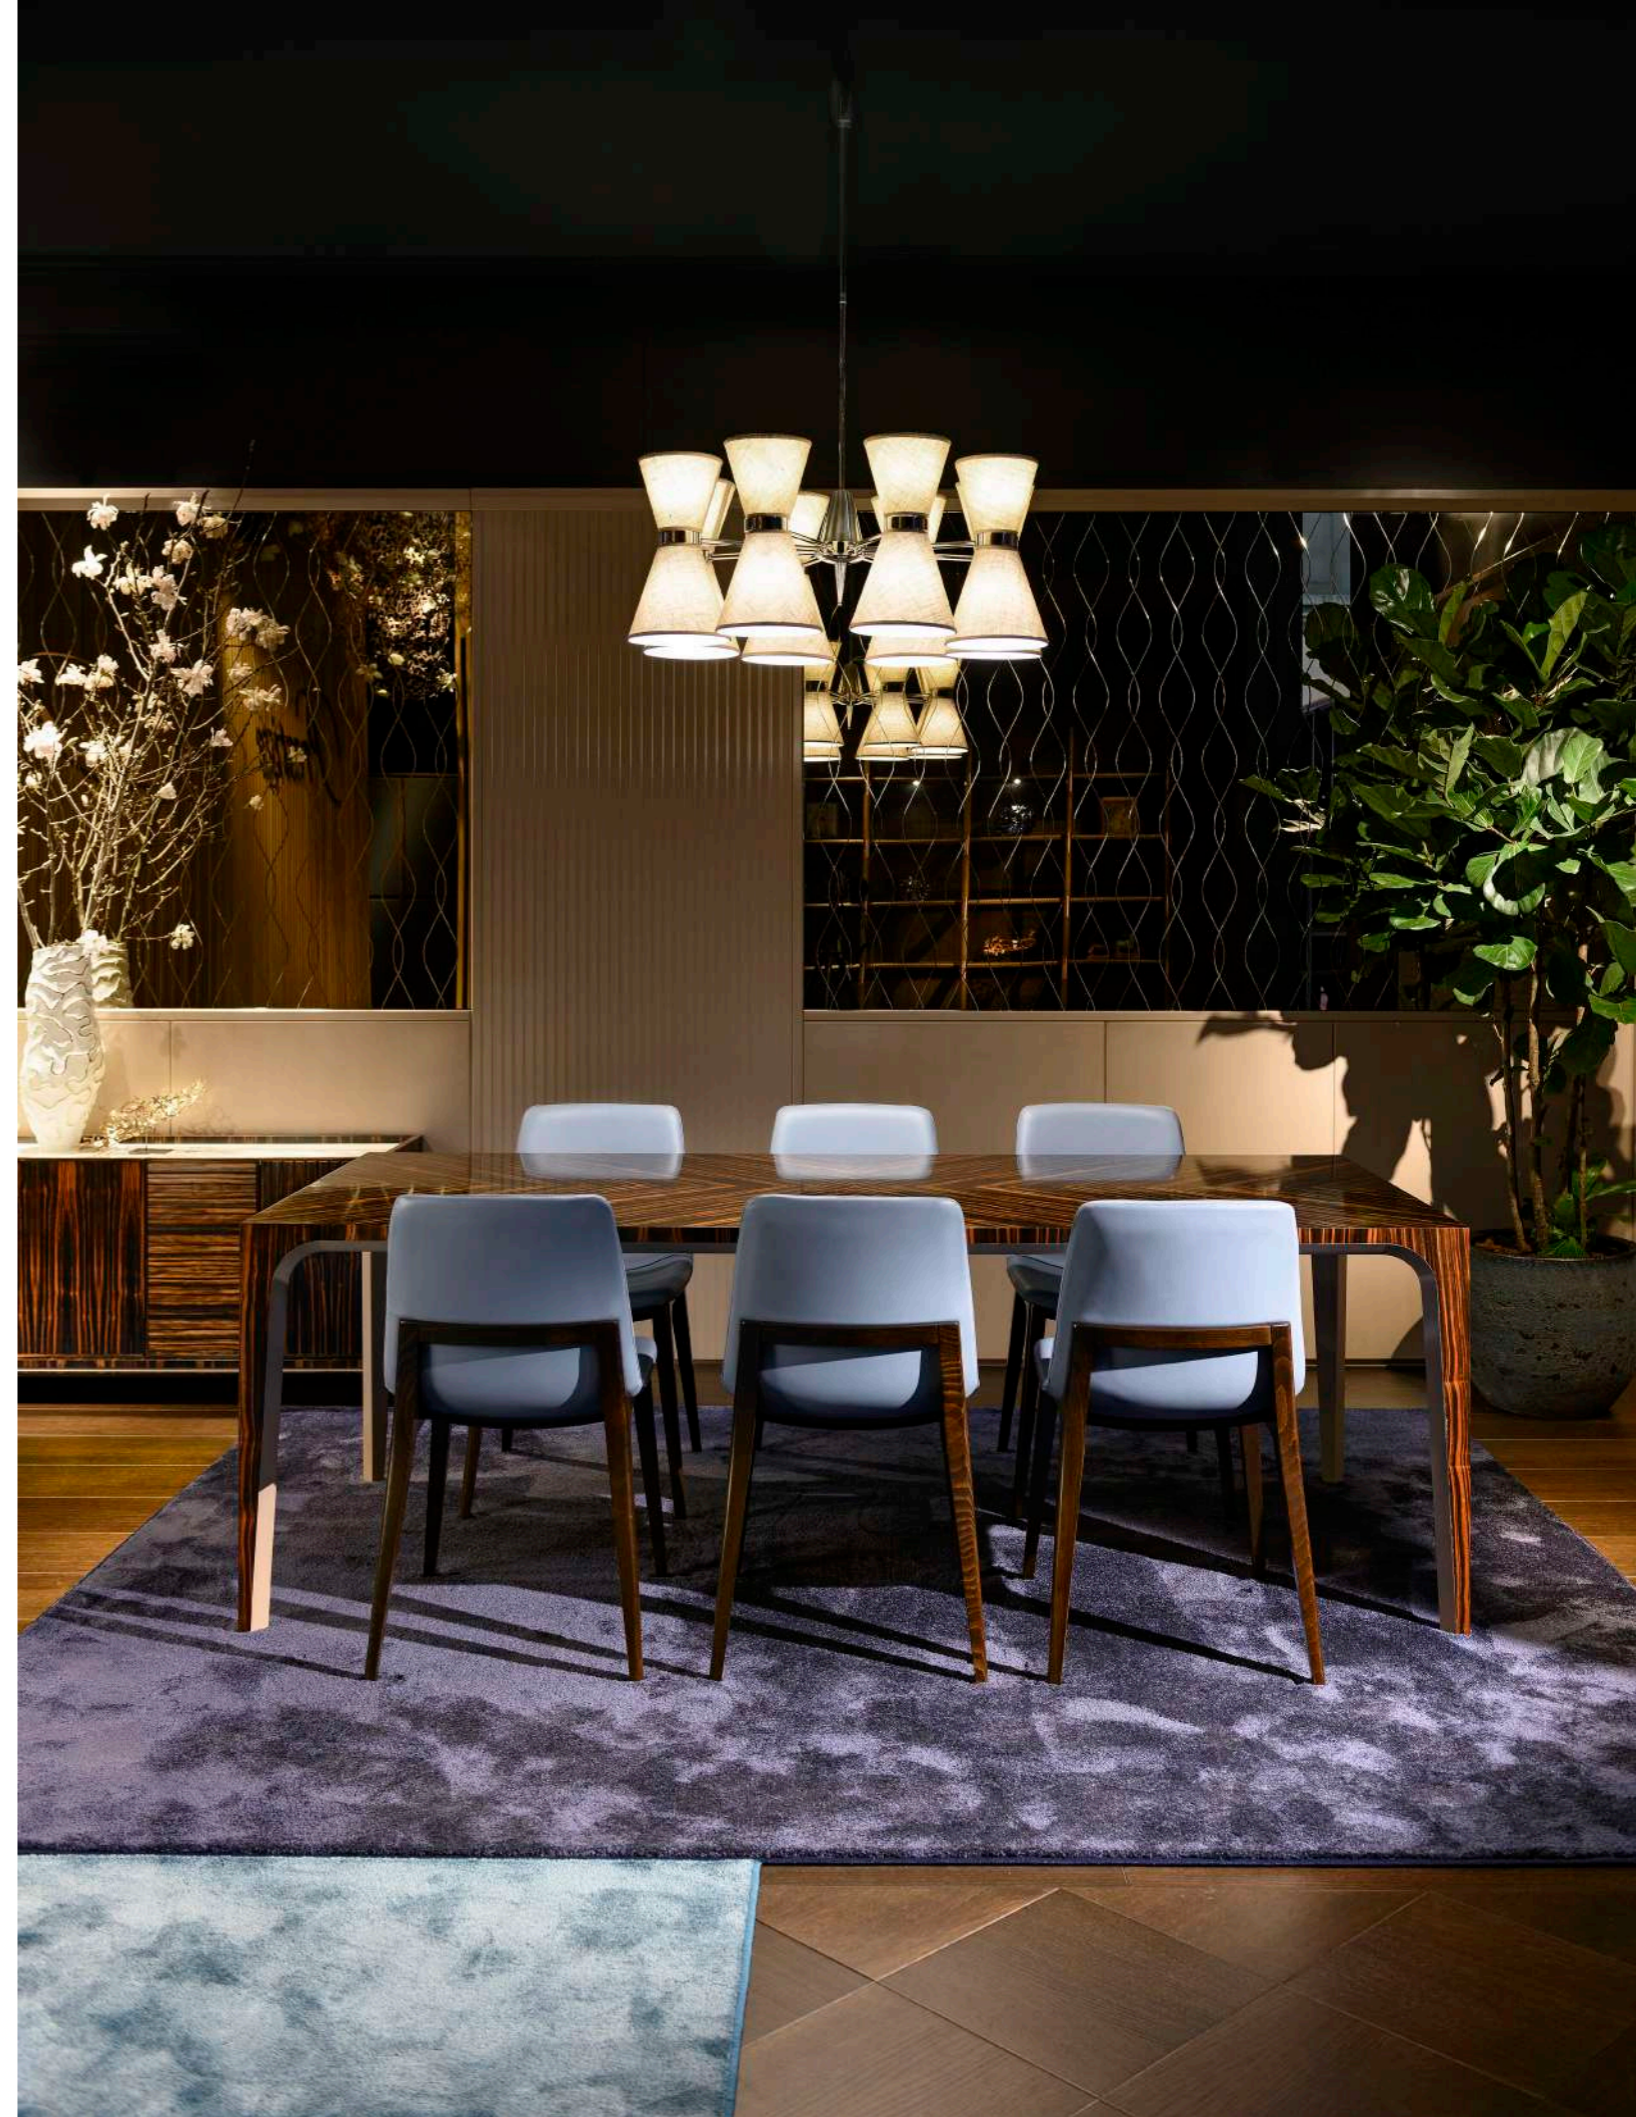

Il tavolo Master estremizza la lavorazione del legno sia nelle finiture che nella struttura nel rigore di un disegno contemporaneo e ricercato.
Abbinato a una seduta in finitura color eucalipto con una scocca rivestita in pelle Fly.

Master's table extremes wood processing both in finishes and in the structure of a strong and refined contemporary design.
Combined with a seat in eucalyptus color finish with a shell upholstered in Fly leather.

CVE105

Tavolo/table
Dimensioni/dimensions: L/W 220 x P/D 100 x H 74cm

CVH051

Sedia/chair
Dimensioni/dimensions: L/W 43,5 x P/D 52,5 x H 84cm