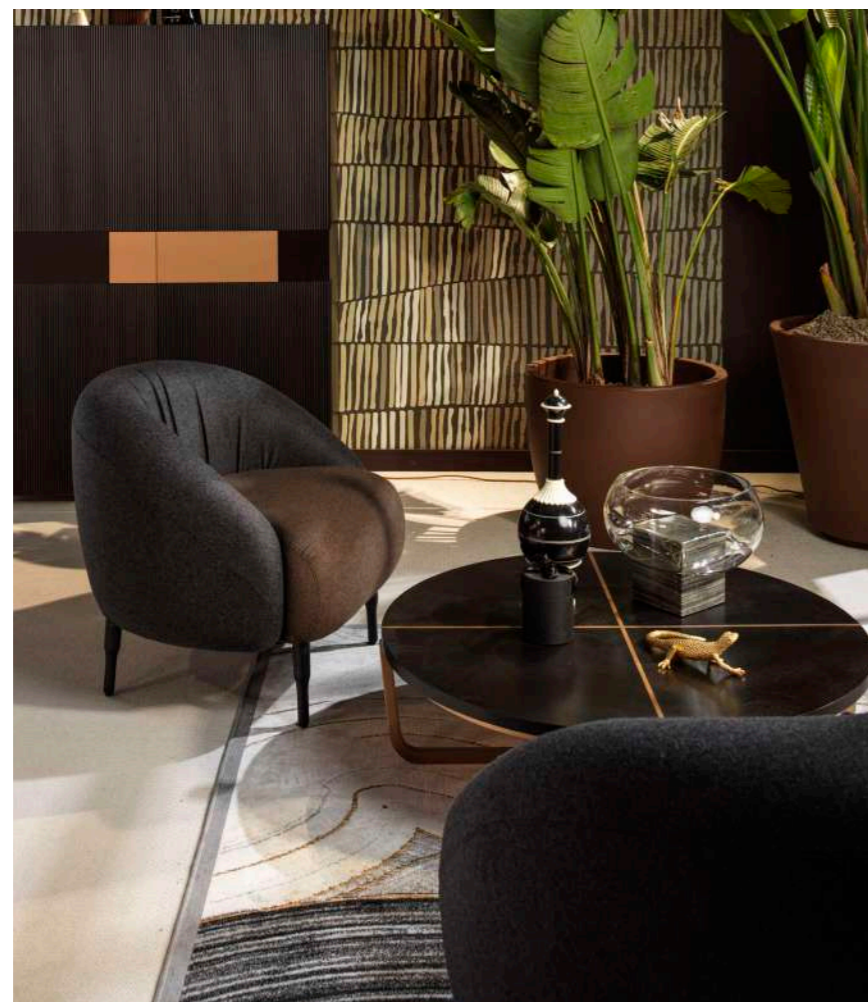

CVF115

Tavolino/coffee table

Dimensioni/dimensions: L/W 110 x P/D 110 x H 25cm

SFS024

Poltrona/armchair

Dimensioni/dimensions: L/W 82 x P/D 86 x H 73cm